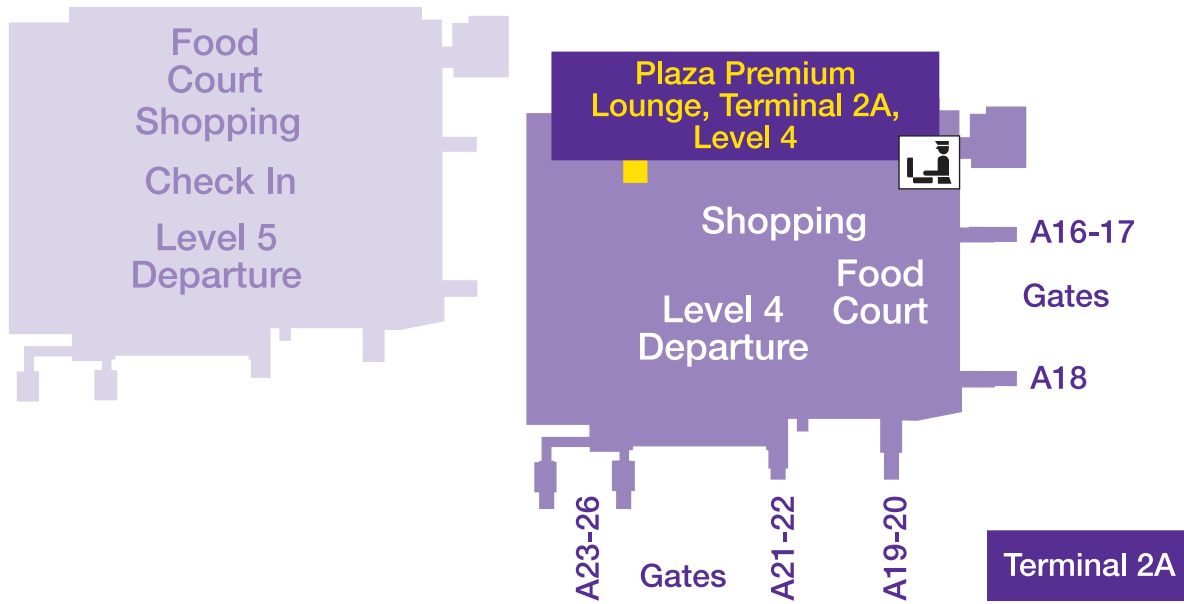

Airport Location Map - London Heathrow

Plaza Premium Lounge. Terminal 2A, Level 4

after the security check

Terminal 2B